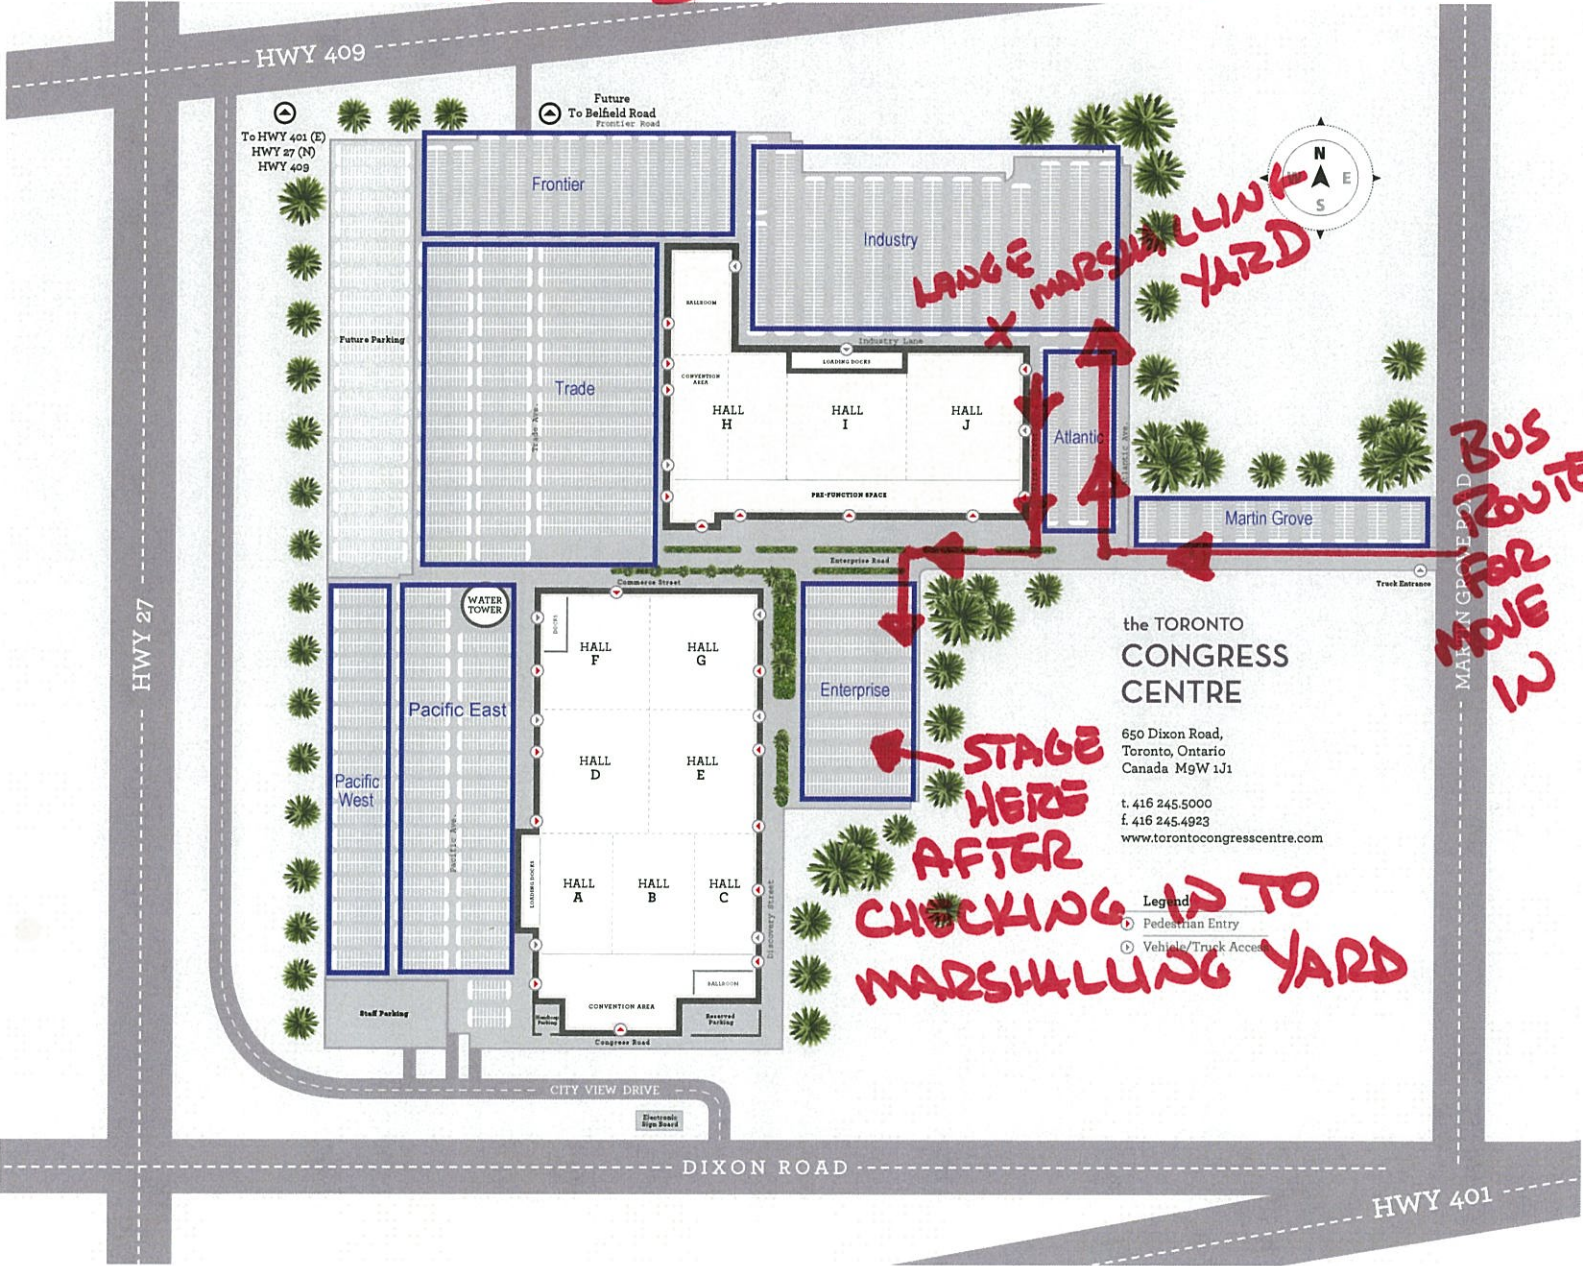

OTE BUS ROUTE MOVE-IN

HWY 409

To HWY 401 (E)
HWY 27 (N)
HWY 409

Future
To Belfield Road
Frontier Road

LARGE MARSHALLING YARD

BUS ROUTE FOR MOVE IN

HWY 27

the TORONTO CONGRESS CENTRE

650 Dixon Road,
Toronto, Ontario
Canada M9W 1J1

t. 416 245.5000
f. 416 245.4923
www.torontocongresscentre.com

Legend
● Pedestrian Entry
● Vehicle/Truck Access

STAGE HERE AFTER CHECKING IN TO MARSHALLING YARD